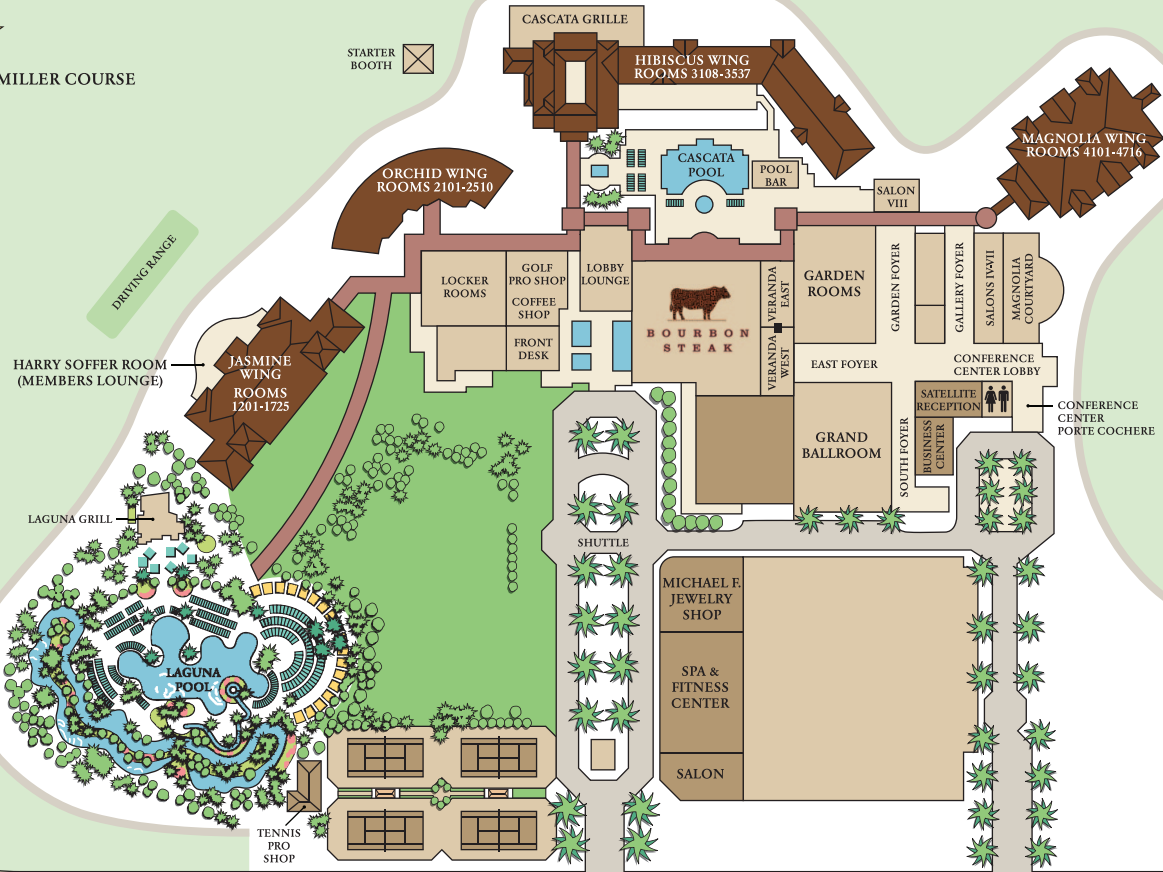

AVENTURA JOGGING PATH (2.9 MILES)

AVENTURA JOGGING PATH (2.9 MILES)

MILLER COURSE

SOFFER COURSE

TURNBERRY ISLE
HOTEL & RESORT
MIAMI

WEST COUNTRY CLUB DRIVE

HOTEL & RESORT ENTRANCE

CONFERENCE CENTER ENTRANCE

AVENTURA MALL

OCEAN →