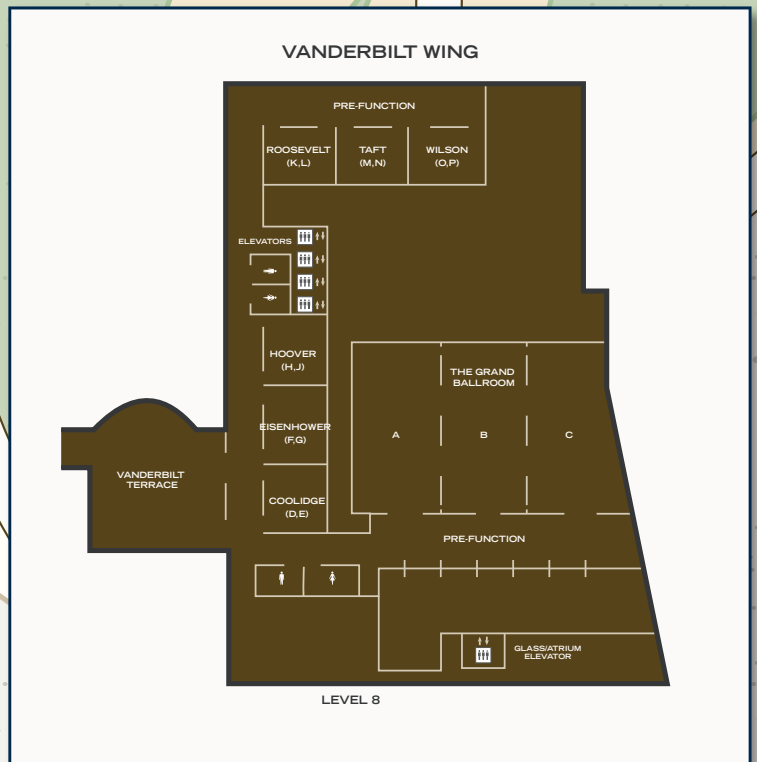

GUEST ROOMS

Main Inn

All three-digit rooms are located in the Main Inn

Sammons Wing

All four-digit rooms ending with the numbers 11-44 are located in the Sammons Wing

Vanderbilt Wing

All four-digit rooms ending with the numbers 50-77 are located in the Vanderbilt Wing

Spa

Take the guest floor elevators in the Sammons or Vanderbilt Wing to access Spa tunnel

Elaine's Dueling Piano Bar

Take the Atrium elevator to level "E" in the Vanderbilt Wing

MEETING ROOMS

All meeting rooms are located as listed below.

Vanderbilt Wing

- (8th Floor)
- The Grand Ballroom
- Coolidge Suite
- Eisenhower Suite
- Hoover Suite
- Roosevelt Suite
- Taft Suite
- Wilson Suite

Sammons Wing

- (Lobby Level)
- Dogwood Suite
- Heritage Ballroom
- Laurel Suite
- Rhododendron Suite
- Skyline Room

VANDERBILT WING

BUILDING KEY:

- 1. Cottage
- 2. Mountain View Terrace
- 3. Vanderbilt Wing Terrace
- 4. Children's Playground
- 5. Antique Car Museum
- 6. Golf Pro Shop
- 7. Country Club
- 8. Outdoor Pool/Cabana
- 9. Putting Green
- 10. The Sunset Trail