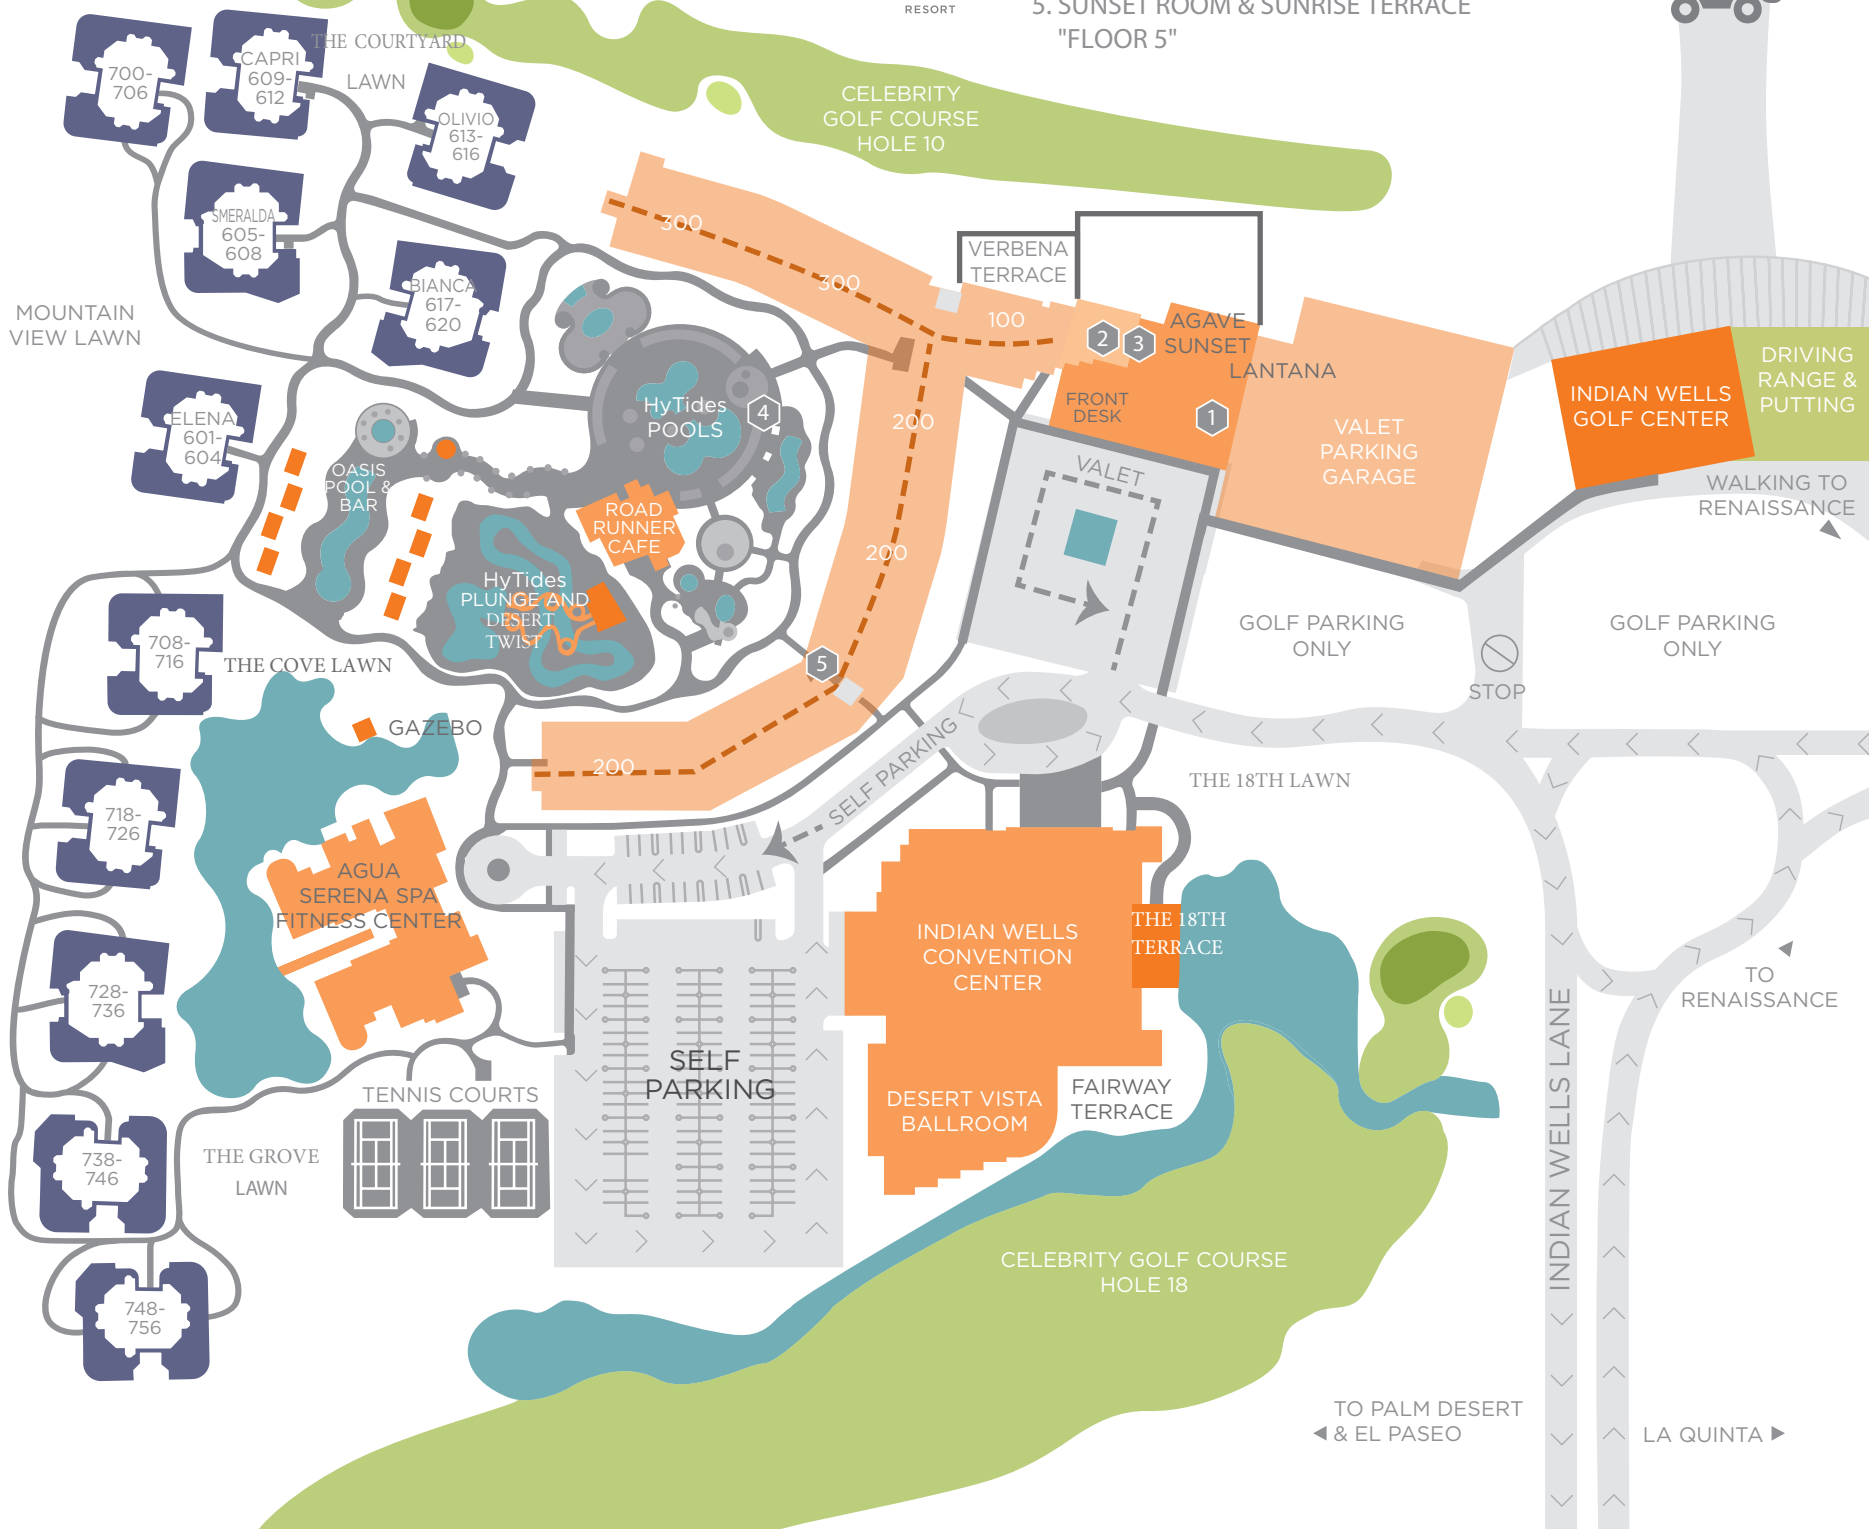

CELEBRITY GOLF COURSE
HOLE 9

CELEBRITY
HOLE 1

PLAYERS
HOLE 1

1. CITRUS MARKETPLACE AND CAFÉ
2. GRAND SALON "MEZZANINE LEVEL"
3. HIBISCUS & GARDENIA "MEZZANINE LEVEL"
4. TOWEL HUT
5. SUNSET ROOM & SUNRISE TERRACE "FLOOR 5"

CELEBRITY
GOLF COURSE
HOLE 10

MOUNTAIN
VIEW LAWN

THE COURTYARD
LAWN

700-706
CAPRI 609-612
OLIVIO 613-616
SMERALDA 605-608
BIANCA 617-620

ELENA 601-604

708-716

718-726

728-736

738-746

748-756

OASIS POOL & BAR

HyTides POOLS

ROAD RUNNER CAFE

HyTides PLUNGE AND DESERT TWIST

AGUA SERENA SPA
FITNESS CENTER

TENNIS COURTS

SELF PARKING

INDIAN WELLS
CONVENTION
CENTER

DESERT VISTA
BALLROOM

FAIRWAY
TERRACE

VERBENA
TERRACE

FRONT
DESK

VALET

AGAVE
SUNSET

LANTANA

VALET
PARKING
GARAGE

GOLF PARKING
ONLY

THE 18TH LAWN

THE 18TH
TERRACE

CELEBRITY GOLF COURSE
HOLE 18

INDIAN WELLS
GOLF CENTER

DRIVING
RANGE &
PUTTING

WALKING TO
RENAISSANCE

GOLF PARKING
ONLY

STOP

TO
RENAISSANCE

TO PALM DESERT
& EL PASEO

LA QUINTA

CELEBRITY GOLF COURSE
HOLE 17