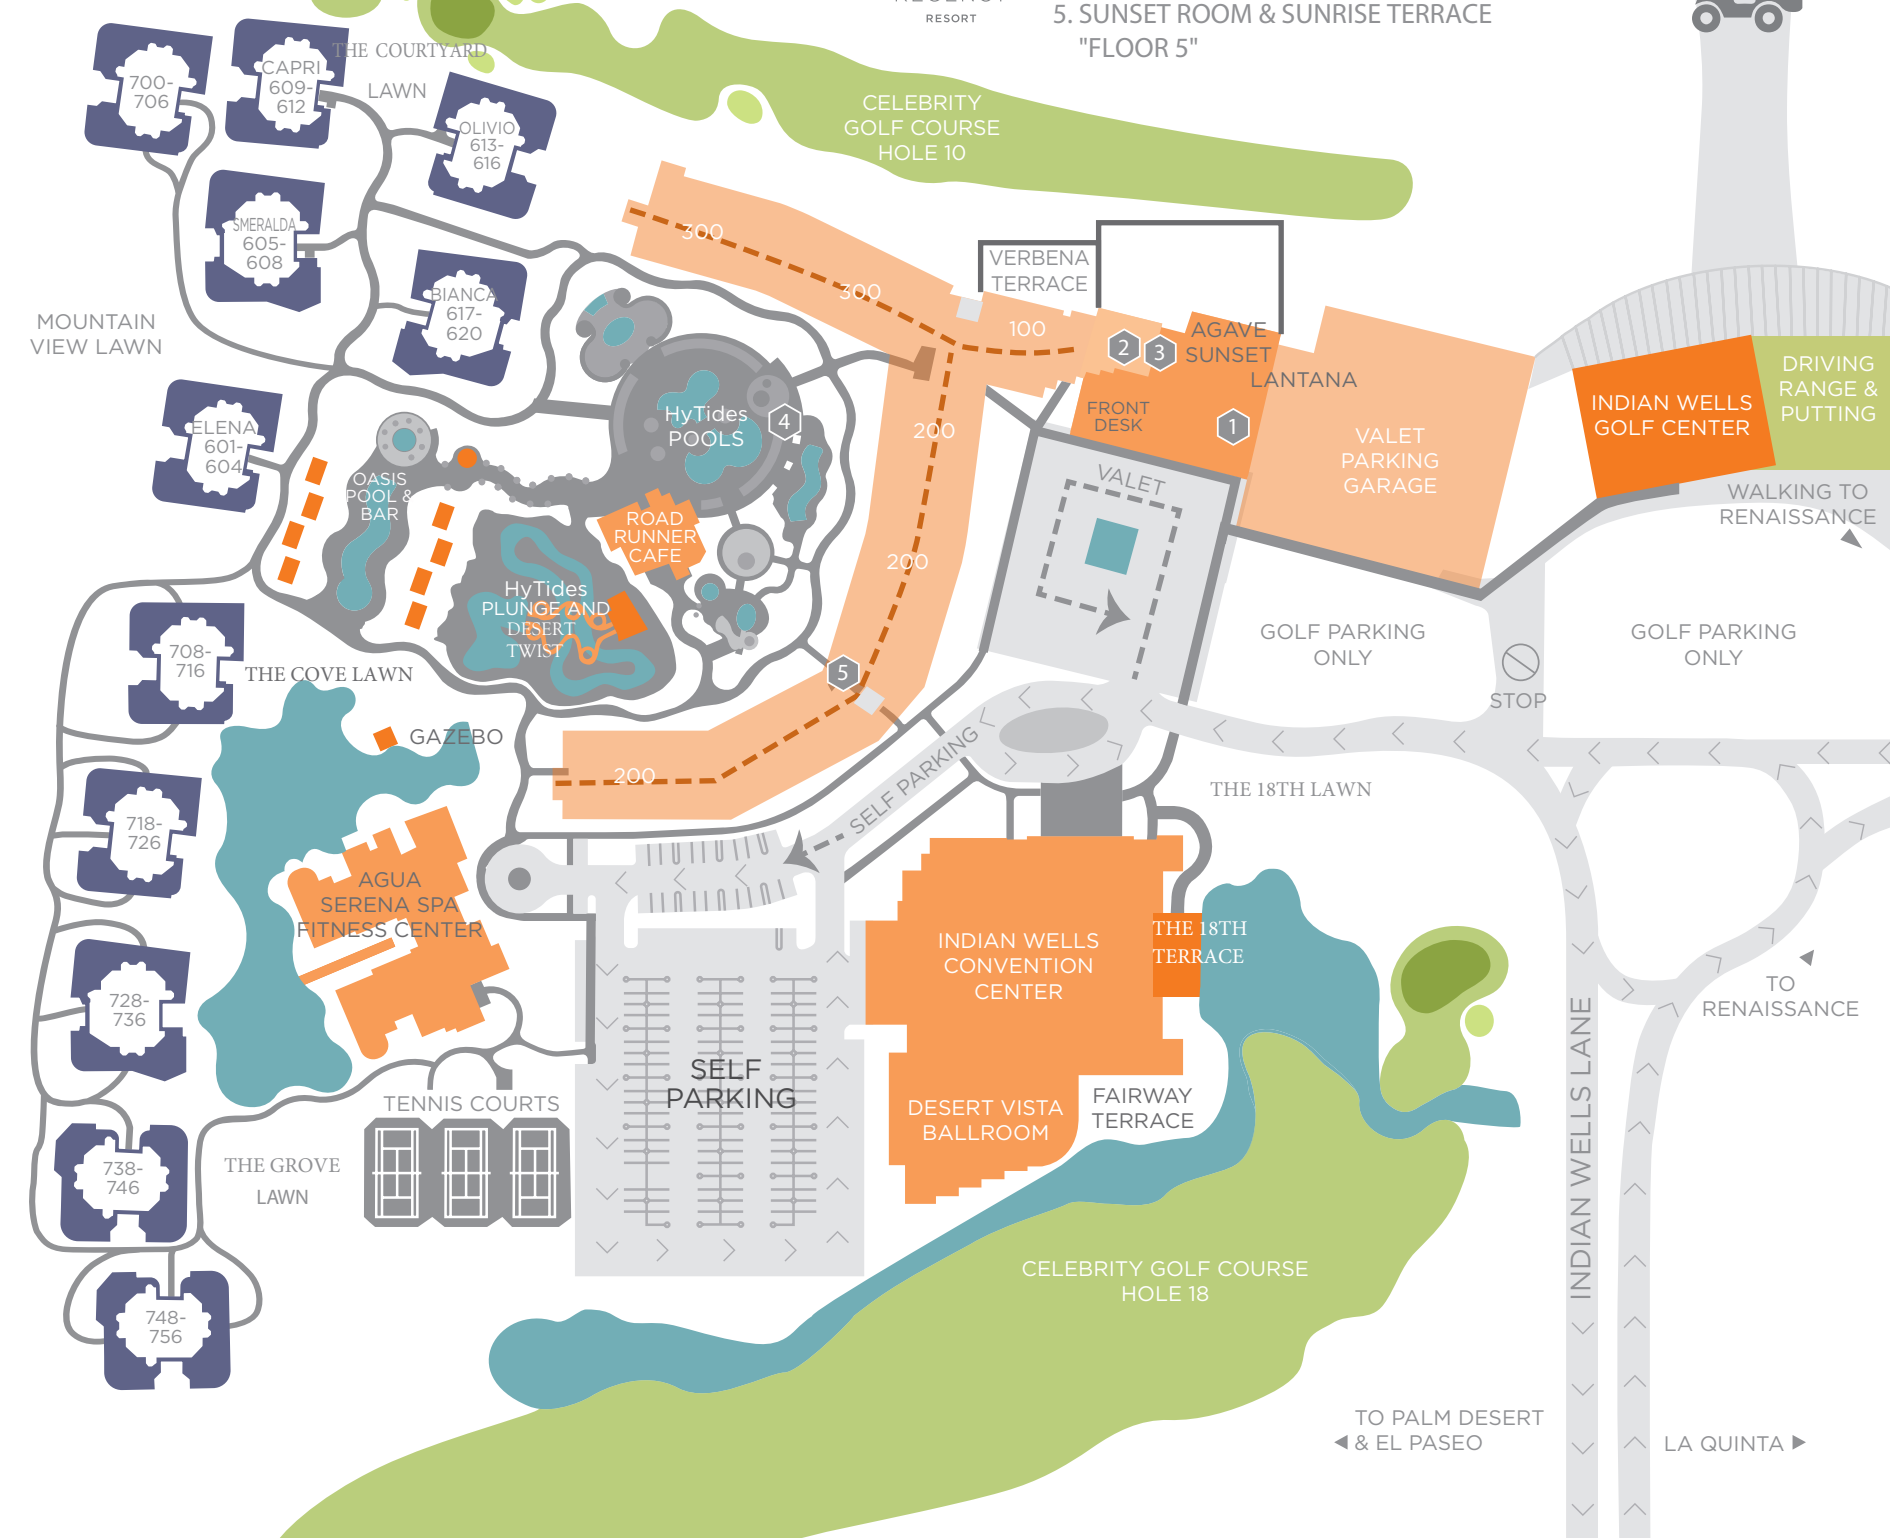

CELEBRITY GOLF COURSE
HOLE 9

CELEBRITY
HOLE 1

PLAYERS
HOLE 1

1. CITRUS MARKETPLACE AND CAFÉ
2. GRAND SALON "MEZZANINE LEVEL"
3. HIBISCUS & GARDENIA "MEZZANINE LEVEL"
4. TOWEL HUT
5. SUNSET ROOM & SUNRISE TERRACE "FLOOR 5"

CELEBRITY GOLF COURSE
HOLE 17

TO PALM DESERT
& EL PASEO

LA QUINTA

Important Extensions

Agua Serena Spa	
Main Line	4100
Citrus Market	
Main Line	4340
Front Desk	
Front Office Manager	4062
Housekeeping	
Hskpg Manager	4058
Operator	
PBX	4005
Bell Stand	
Main Line	6520
Security	
Emergency	55
Recreation	
Main Line	4035
Valet	
Valet Manager	4166